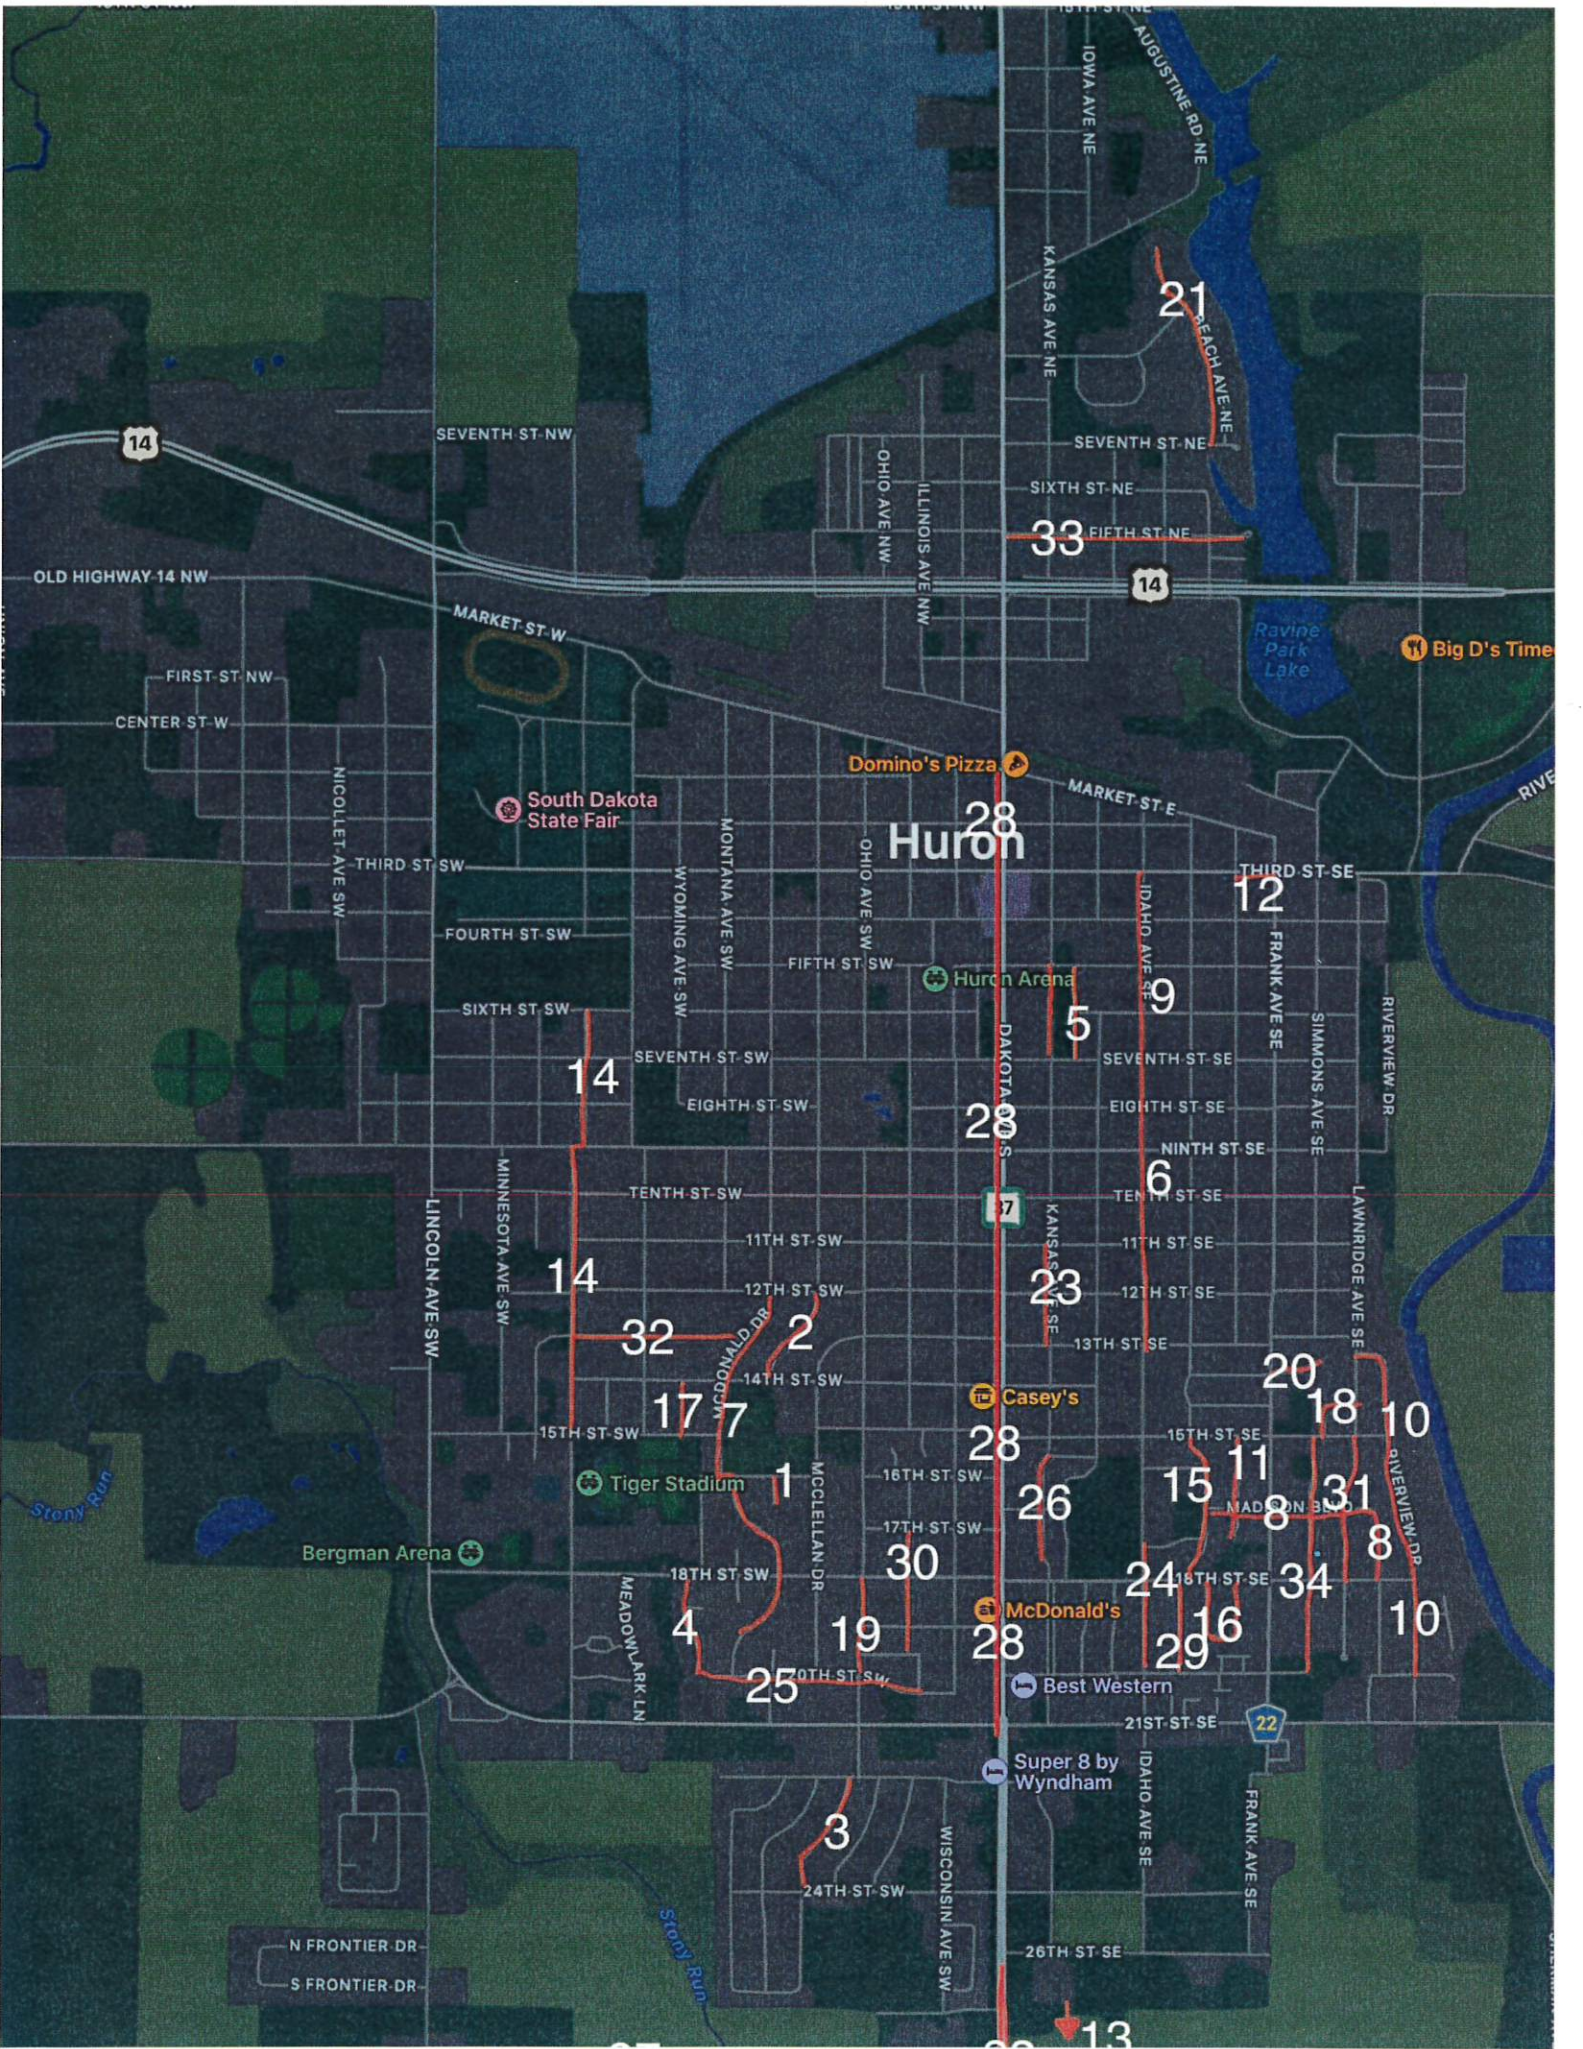

Complete any column down or row across

Return form to:

Huron Chamber & Visitors Bureau

or

Huron Public Library

Return before Jan. 1, 2025

Number on Map	Christmas Lanes 2024	Address
1	Bow Court	Bowe Court at 16TH SW near McClellan/McDonald Dr
2	Candy Cane Lane	12th-14th ST SW on Campbell Drive
3	Candyland Lane	22nd and Ohio to 24th and Ohio
4	Cardinal Lane	S of 18th Street SW on Cardinal Lane
5	Caroler's Lane	5-7th Street on Kansas and Oregon SE
6	Chapel Lane	800-900 blocks of Idaho SE
7	Christmas Card Lane	12-19th SW on McDonald Drive
8	Christmas Goose Lane	15-18th on Indiana SE and Madison Blvd from Indiana to Utah SE
9	Christmas Tree Lane	4th-15th on Idaho SE
10	Christmas Village	14th -21st St SE on Riverview Drive
11	Disney Lane	Beach SE from 15th to Madison Blvd
12	Elf Lane	500 Block of 3rd Street
13	Fireplace Lane	Stoney Point Bridge to East River Nursery on Highway 37
14	Gingerbread Lane	6th-15th on Arizona SW
15	Heart of Christmas Lane	15th-18th on Utah SE
16	Maple Drive Express Train	Maple Drive S of 18th SE near Frank & Utah SE
17	Nordic Gnome Lane	Washington Drive
18	North Pole Lane	Elliot Dr off of 15th SE between Frank & Lawnridge SE
19	Nutcracker Lane	18th-20th on Ohio SW
20	Old Tyme Santa Lane	Nicholas Court 14th & Frank SE
21	Palm Beach Lane	Beach Ave, Beach Circle, 7th St NE
22	Penguin Lane	1st Mile S of Huron on Hwy 37
23	Ornament Lane	11-14th on Kansas SE
24	Polar Bear Lane	17-20th St on Idaho SE
25	Reindeer Lane	20th St SW from Wisconsin to Cardinal Lane
26	Santa Claus Lane	15-18th on Kansas SE
27	Sleigh Country	45th-48th, Illinois to Crestview and Aspen South of Town
28	Snowflake Lane	Businesses on Dakota Ave
29	Snowman Lane	18-19th on Utah SE
30	Stocking Lane	Illinois SW from 16th to Sunrise Drive
31	Teddy Bear Lane	16-18th on Lawnridge SE
32	Trumpet Trail	13th SW from McDonald DR to Arizona SW
33	White Tail Ridge	5th NE from Dakota to Ravine Lake
34	Wreath Lane	15-19th on Simmons SE
Visit the Boys Scout Christmas Display located at Memorial Park		